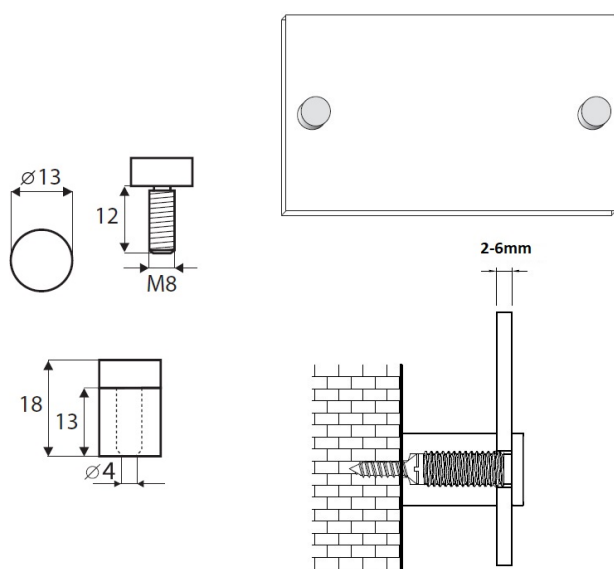

PRODUCT SHEET

Description:

Sign Board Screw $\varnothing 13 \times 13 \text{mm}$, Alu, Anodized, M8, W/2 Trans- parent Washers

Item number:

22.11.110-0

Units	Box	Carton	HS Code	Barcode
Pcs.	100	600	8302490099	 5704866084048